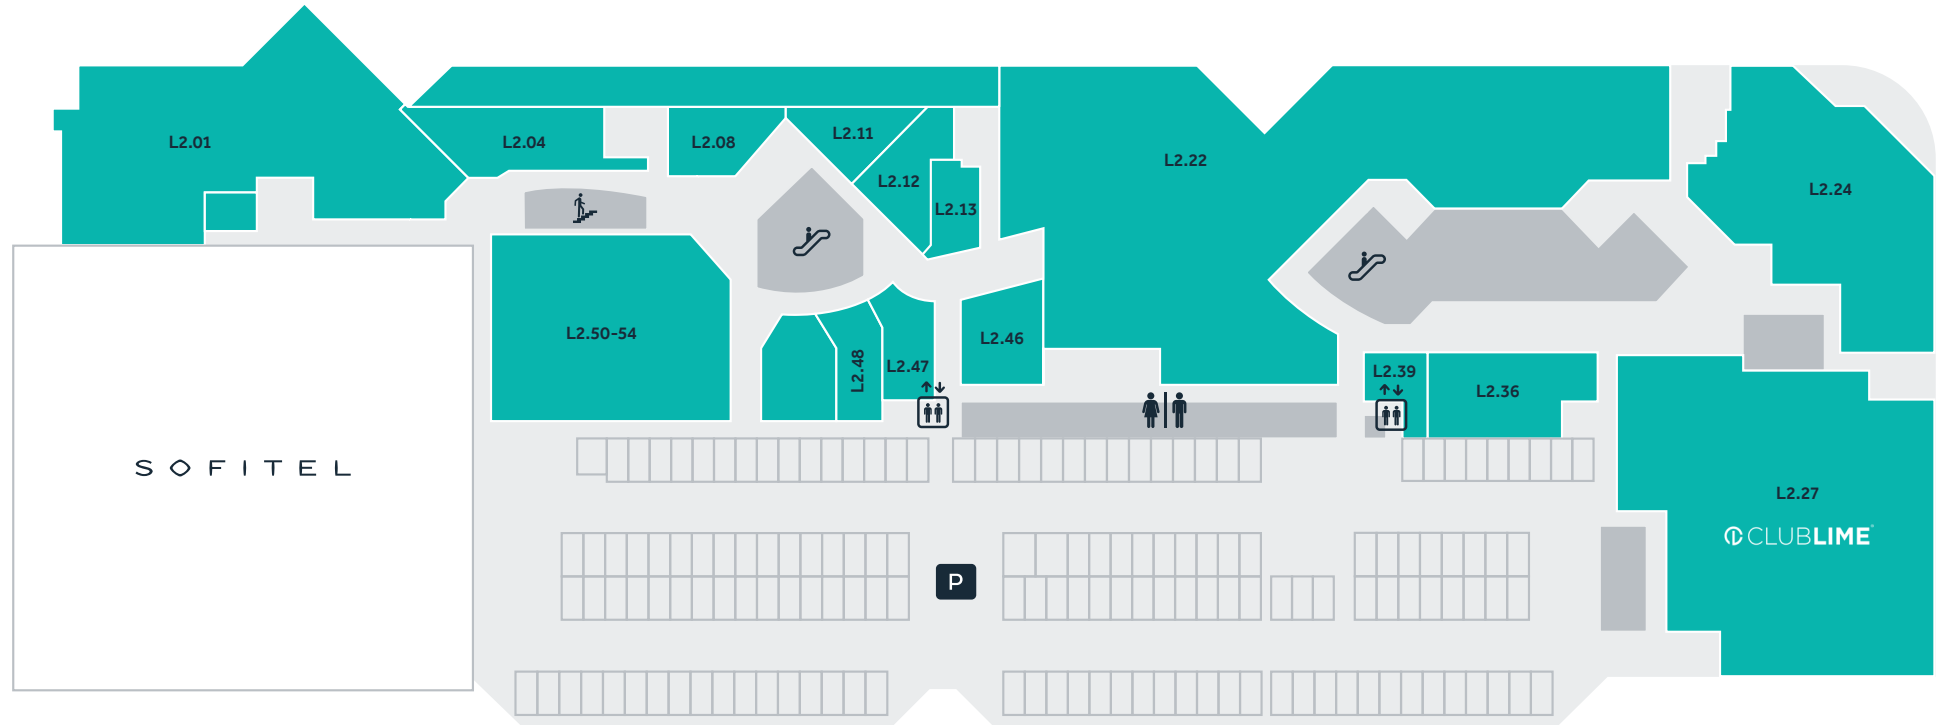

LEVEL 2

Legend

- | | |
|-------------------------|----------------------|
| Male and Female Toilets | Lifts |
| Accessible Toilets | Parking - 3 hrs free |
| Baby care room | ATM |
| Public Telephone | Post Office Boxes |
| Medical Centre | Stairs |
| Escalator | Free Wi-Fi in centre |

B1. Basement

- Dry Cleaners
- Car Wash

L3. Level 3

- Centre Management

Education

The Language Academy L2.50

Health & Fitness

Club Lime L2.27